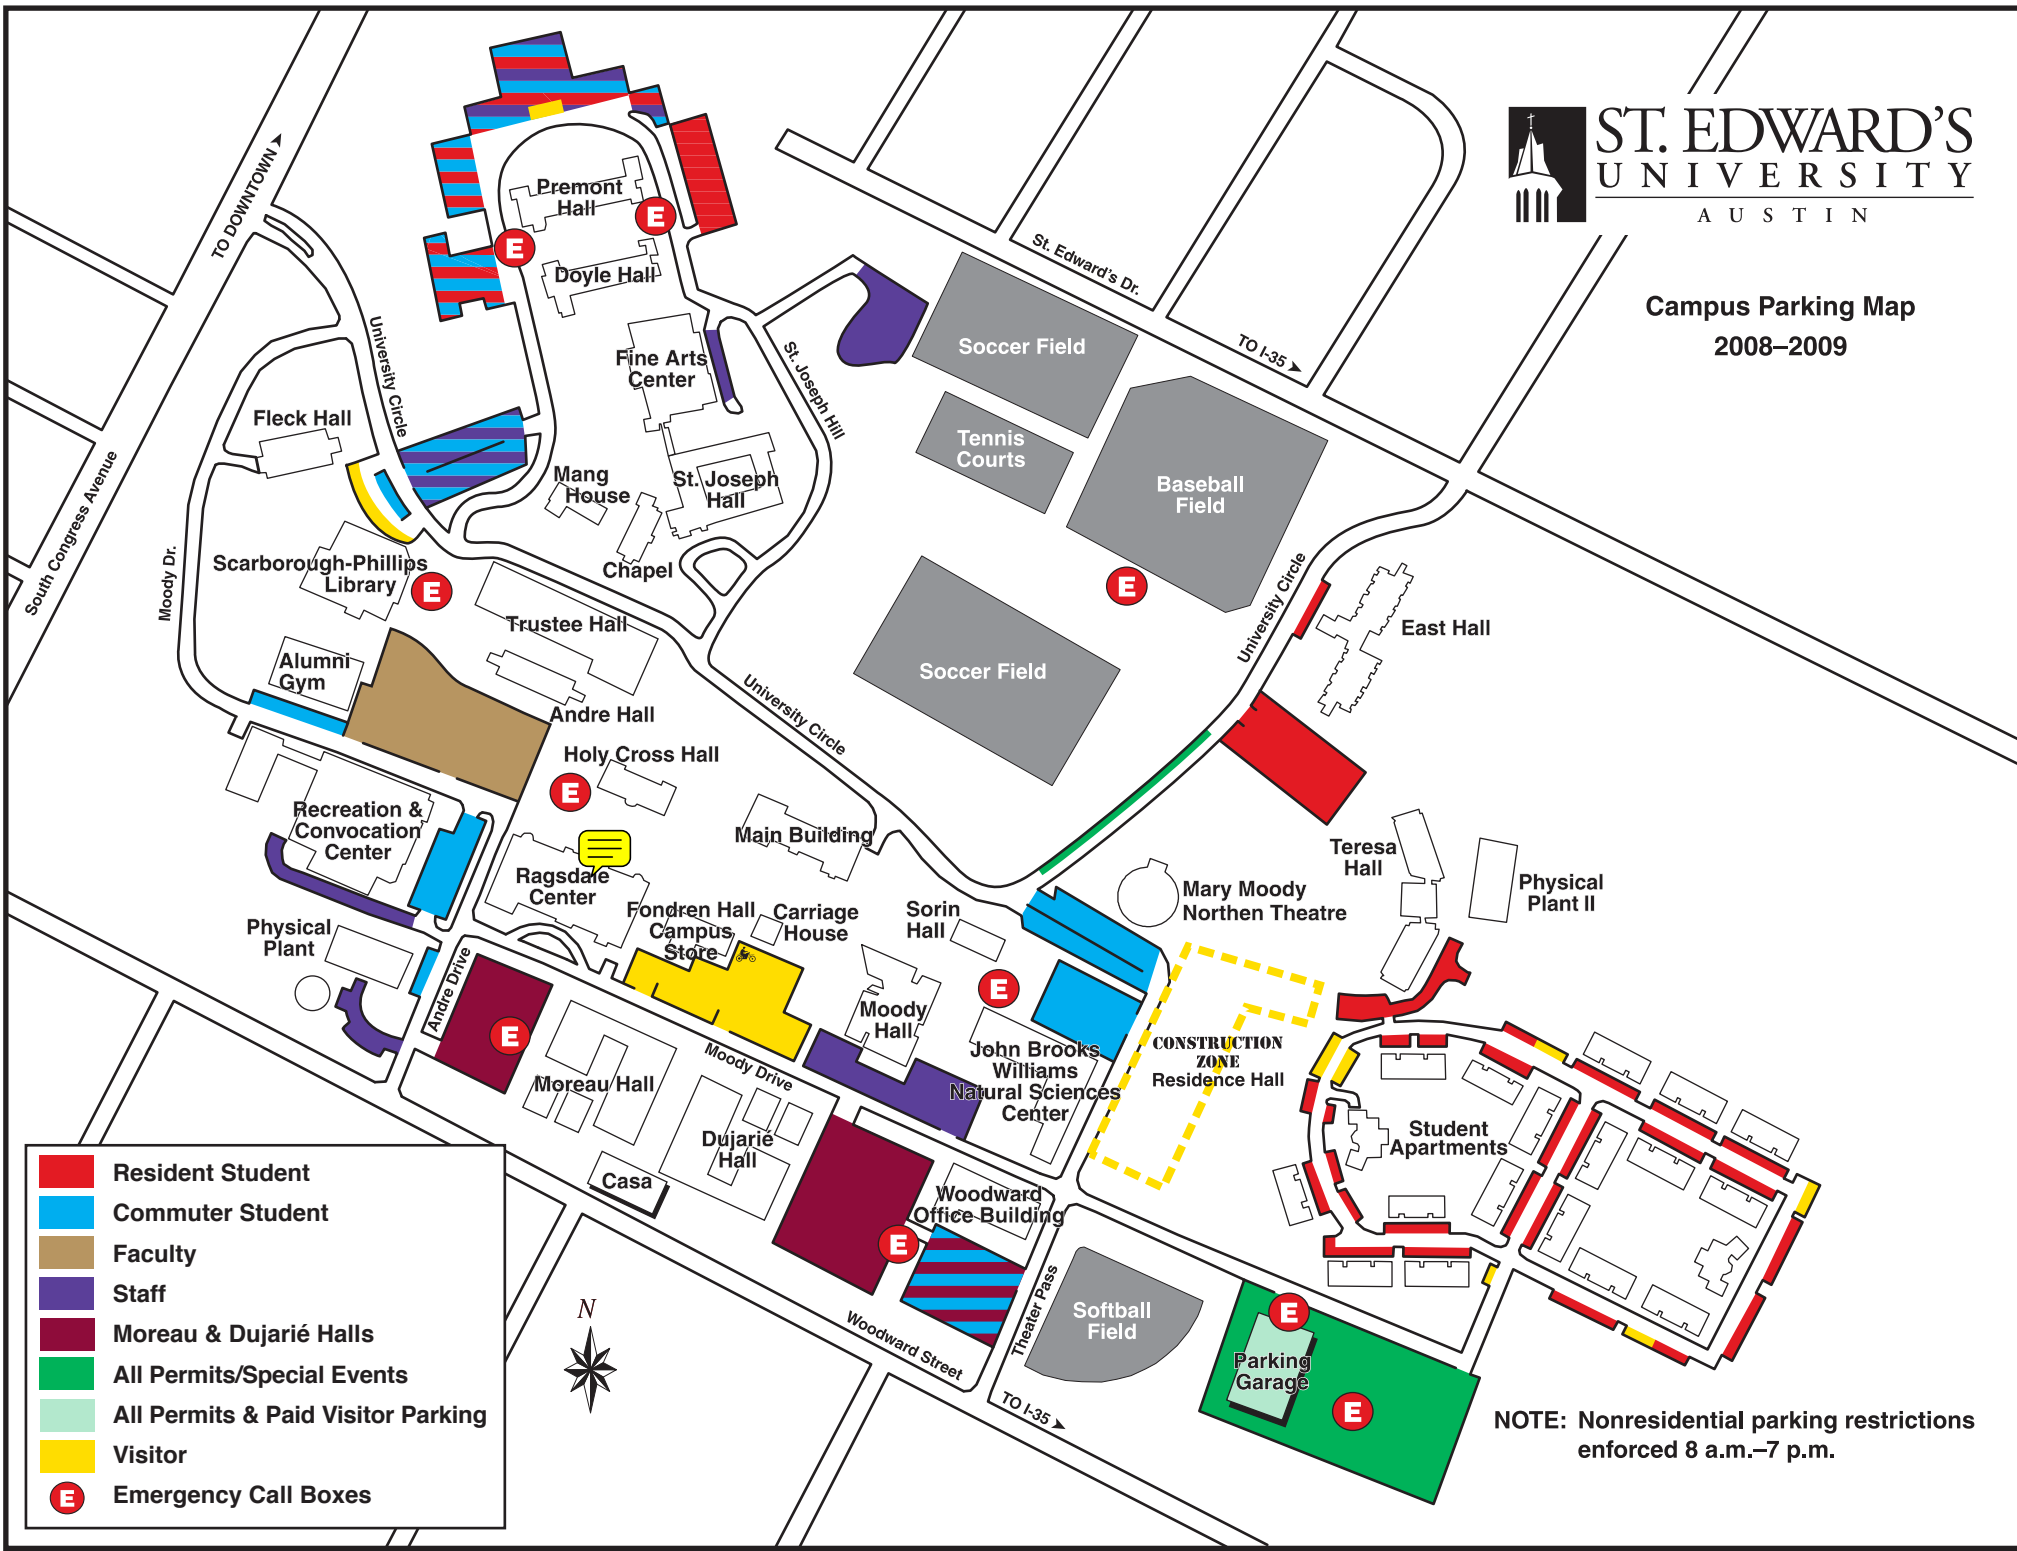

Campus Parking Map
2008–2009

- Resident Student
- Commuter Student
- Faculty
- Staff
- Moreau & Dujarié Halls
- All Permits/Special Events
- All Permits & Paid Visitor Parking
- Visitor
- E Emergency Call Boxes

NOTE: Nonresidential parking restrictions enforced 8 a.m.–7 p.m.